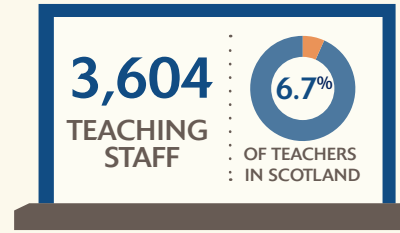

**ANNUAL
CENSUS**

AS AT 7TH SEPTEMBER
2021 THERE WERE:

THERE ARE
71
MEMBER
SCHOOLS

OF WHICH THERE ARE
50 MAINSTREAM
SCHOOLS
21 ADDITIONAL
SUPPORT
NEEDS SCHOOLS
18 BOARDING
SCHOOLS

4
GIRLS ONLY
SCHOOLS

4
BOYS ONLY
SCHOOLS

8 PUPILS FOR
EVERY TEACHER
ON AVERAGE
AT SCIS SCHOOLS

**PUPIL
NUMBERS**

29,032
CHILDREN &
YOUNG PEOPLE
IN INDEPENDENT
SCHOOLS
IN MEMBERSHIP OF SCIS

3.9%
OF PUPILS
IN SCOTLAND
ATTEND AN
INDEPENDENT
SCHOOL