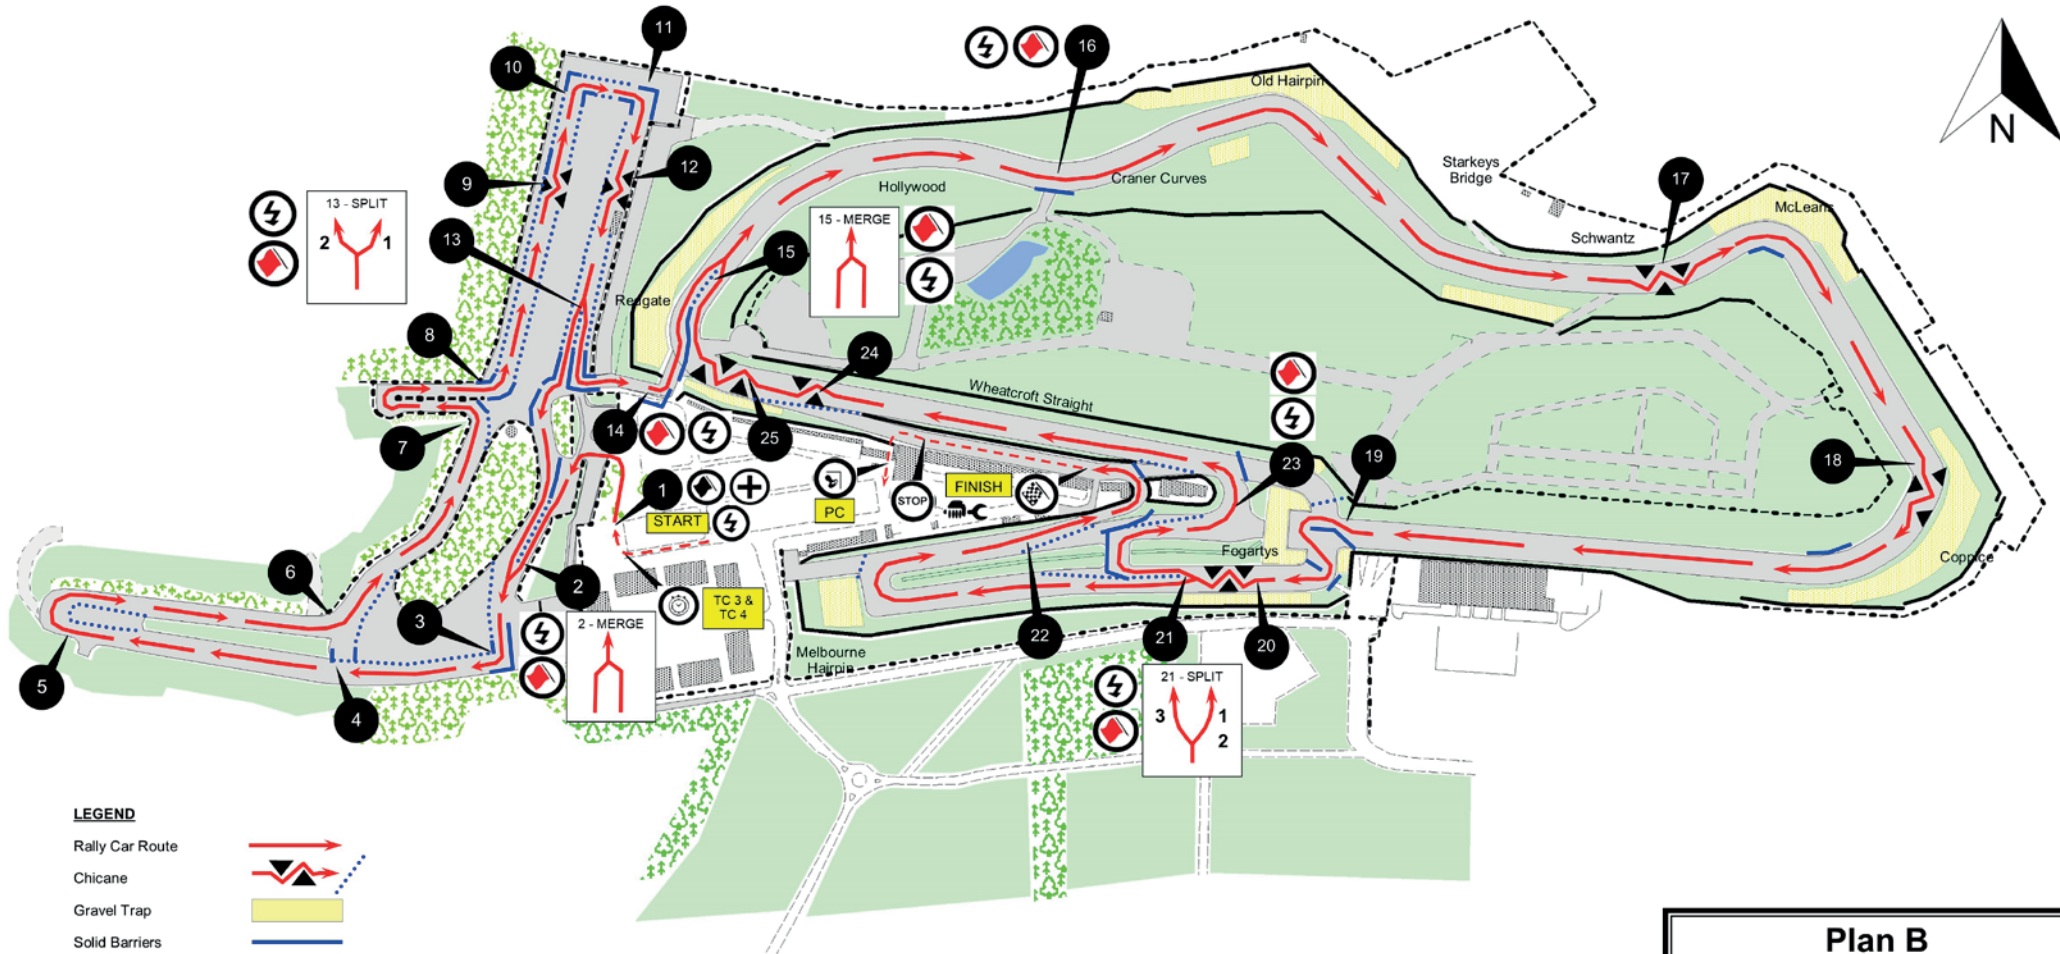

**Plan A  
Stage 1 and 2**

Length = 9.36 miles each Stage  
Stage Bogey = 7 min 30 sec  
Stage Maximum = 15 min 00 sec

Plan is NOT to Scale  
Post numbers are not consecutive

DoningtonPark

Northside Truck & Van  
The Driver Of a New Generation

Dukeries Rally

Sunday 12th March 2023

DoningtonPark

**LEGEND**

- Rally Car Route
- Chicane
- Gravel Trap
- Solid Barriers
- Other Barriers/Cones
- Red Flag Location
- Mandatory Radio Location
- Rescue/Medical Location
- Service Area

**Plan B  
Stage 3 and 4**

Length = 9.46 miles each Stage  
Stage Bogey = 7 min 35 sec  
Stage Maximum = 15 min 00 sec

Plan is NOT to Scale  
Post numbers are not consecutive

DoningtonPark

### LEGEND

- Rally Car Route
- Chicane
- Gravel Trap
- Solid Barriers
- Other Barriers/Cones
- Red Flag Location
- Mandatory Radio Location
- Rescue/Medical Location
- Service Area

**Plan C**  
**Stage 5 and 6**