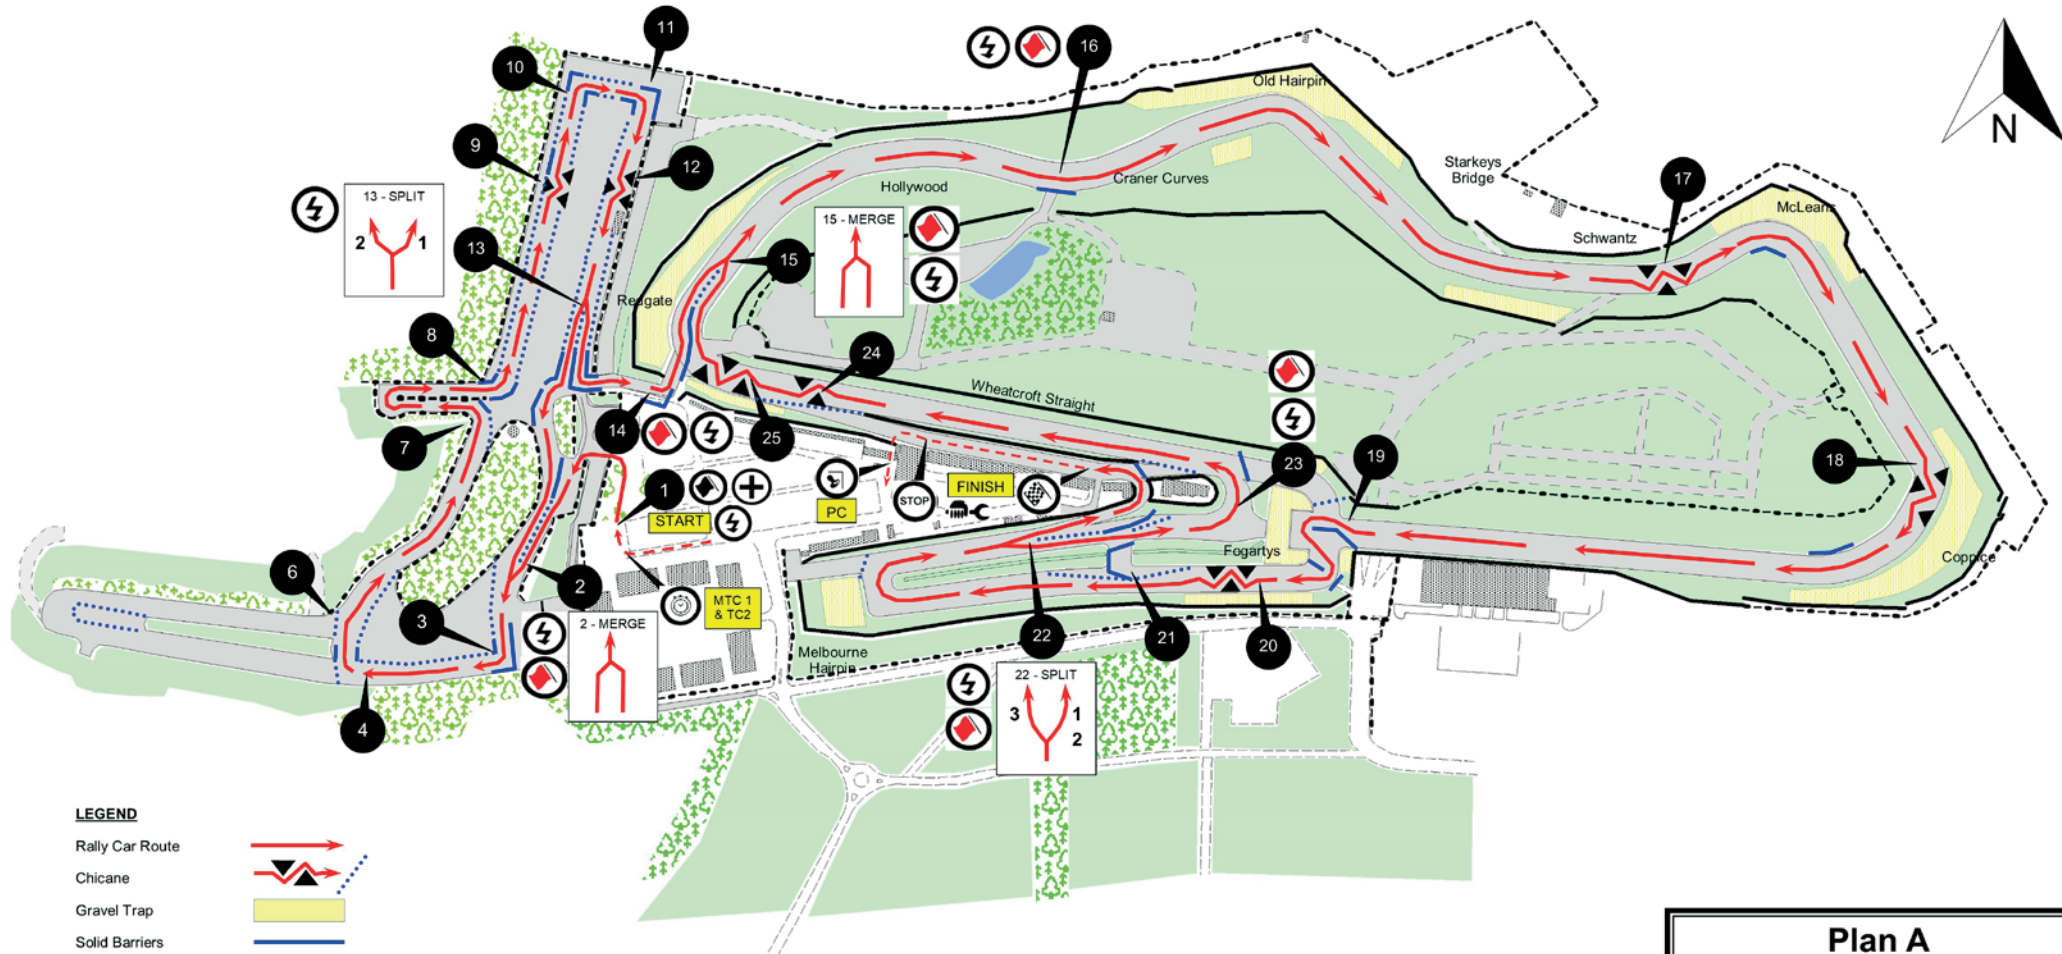

DoningtonPark

Northside Truck & Van
The Driver Of a New Generation

Dukeries Rally

Sunday 12th March 2023

LEGEND

- Rally Car Route
- Chicane
- Gravel Trap
- Solid Barriers
- Other Barriers/Cones
- Red Flag Location
- Mandatory Radio Location
- Rescue/Medical Location
- Service Area

**Plan A
Stage 1 and 2**

Length = 9.36 miles each Stage
Stage Bogey = 7 min 30 sec
Stage Maximum = 15 min 00 sec

Plan is NOT to Scale
Post numbers are not consecutive