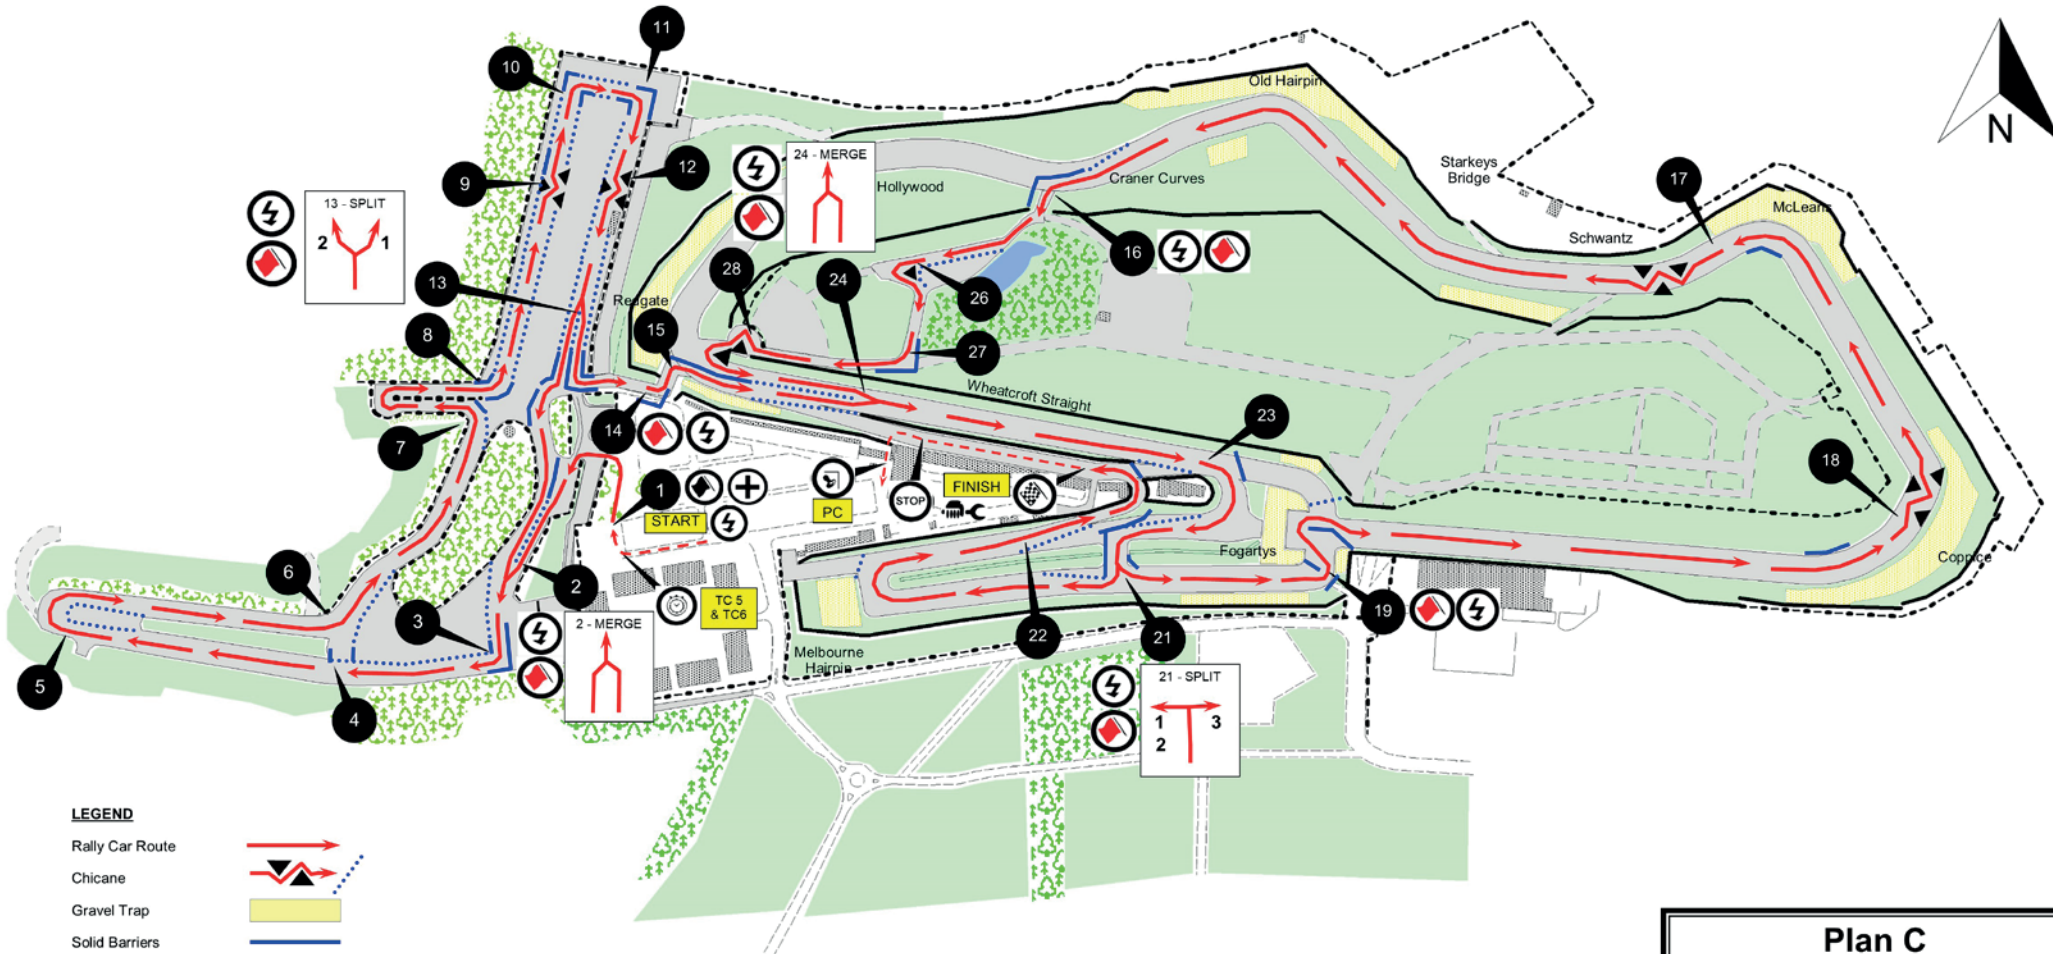

Dukeries Rally

Sunday 12th March 2023

DoningtonPark

**LEGEND**

- Rally Car Route
- Chicane
- Gravel Trap
- Solid Barriers
- Other Barriers/Cones
- Red Flag Location
- Mandatory Radio Location
- Rescue/Medical Location
- Service Area

**Plan B  
Stage 3 and 4**

Length = 9.46 miles each Stage  
Stage Bogey = 7 min 35 sec  
Stage Maximum = 15 min 00 sec

Plan is NOT to Scale  
Post numbers are not consecutive

DoningtonPark

### LEGEND

- Rally Car Route
- Chicane
- Gravel Trap
- Solid Barriers
- Other Barriers/Cones
- Red Flag Location
- Mandatory Radio Location
- Rescue/Medical Location
- Service Area

**Plan C**  
**Stage 5 and 6**

Length = 8.36 miles each Stage  
 Stage Bogey = 6 min 42 sec  
 Stage Maximum = 13 min 00 sec

Plan is NOT to Scale  
 Post numbers are not consecutive