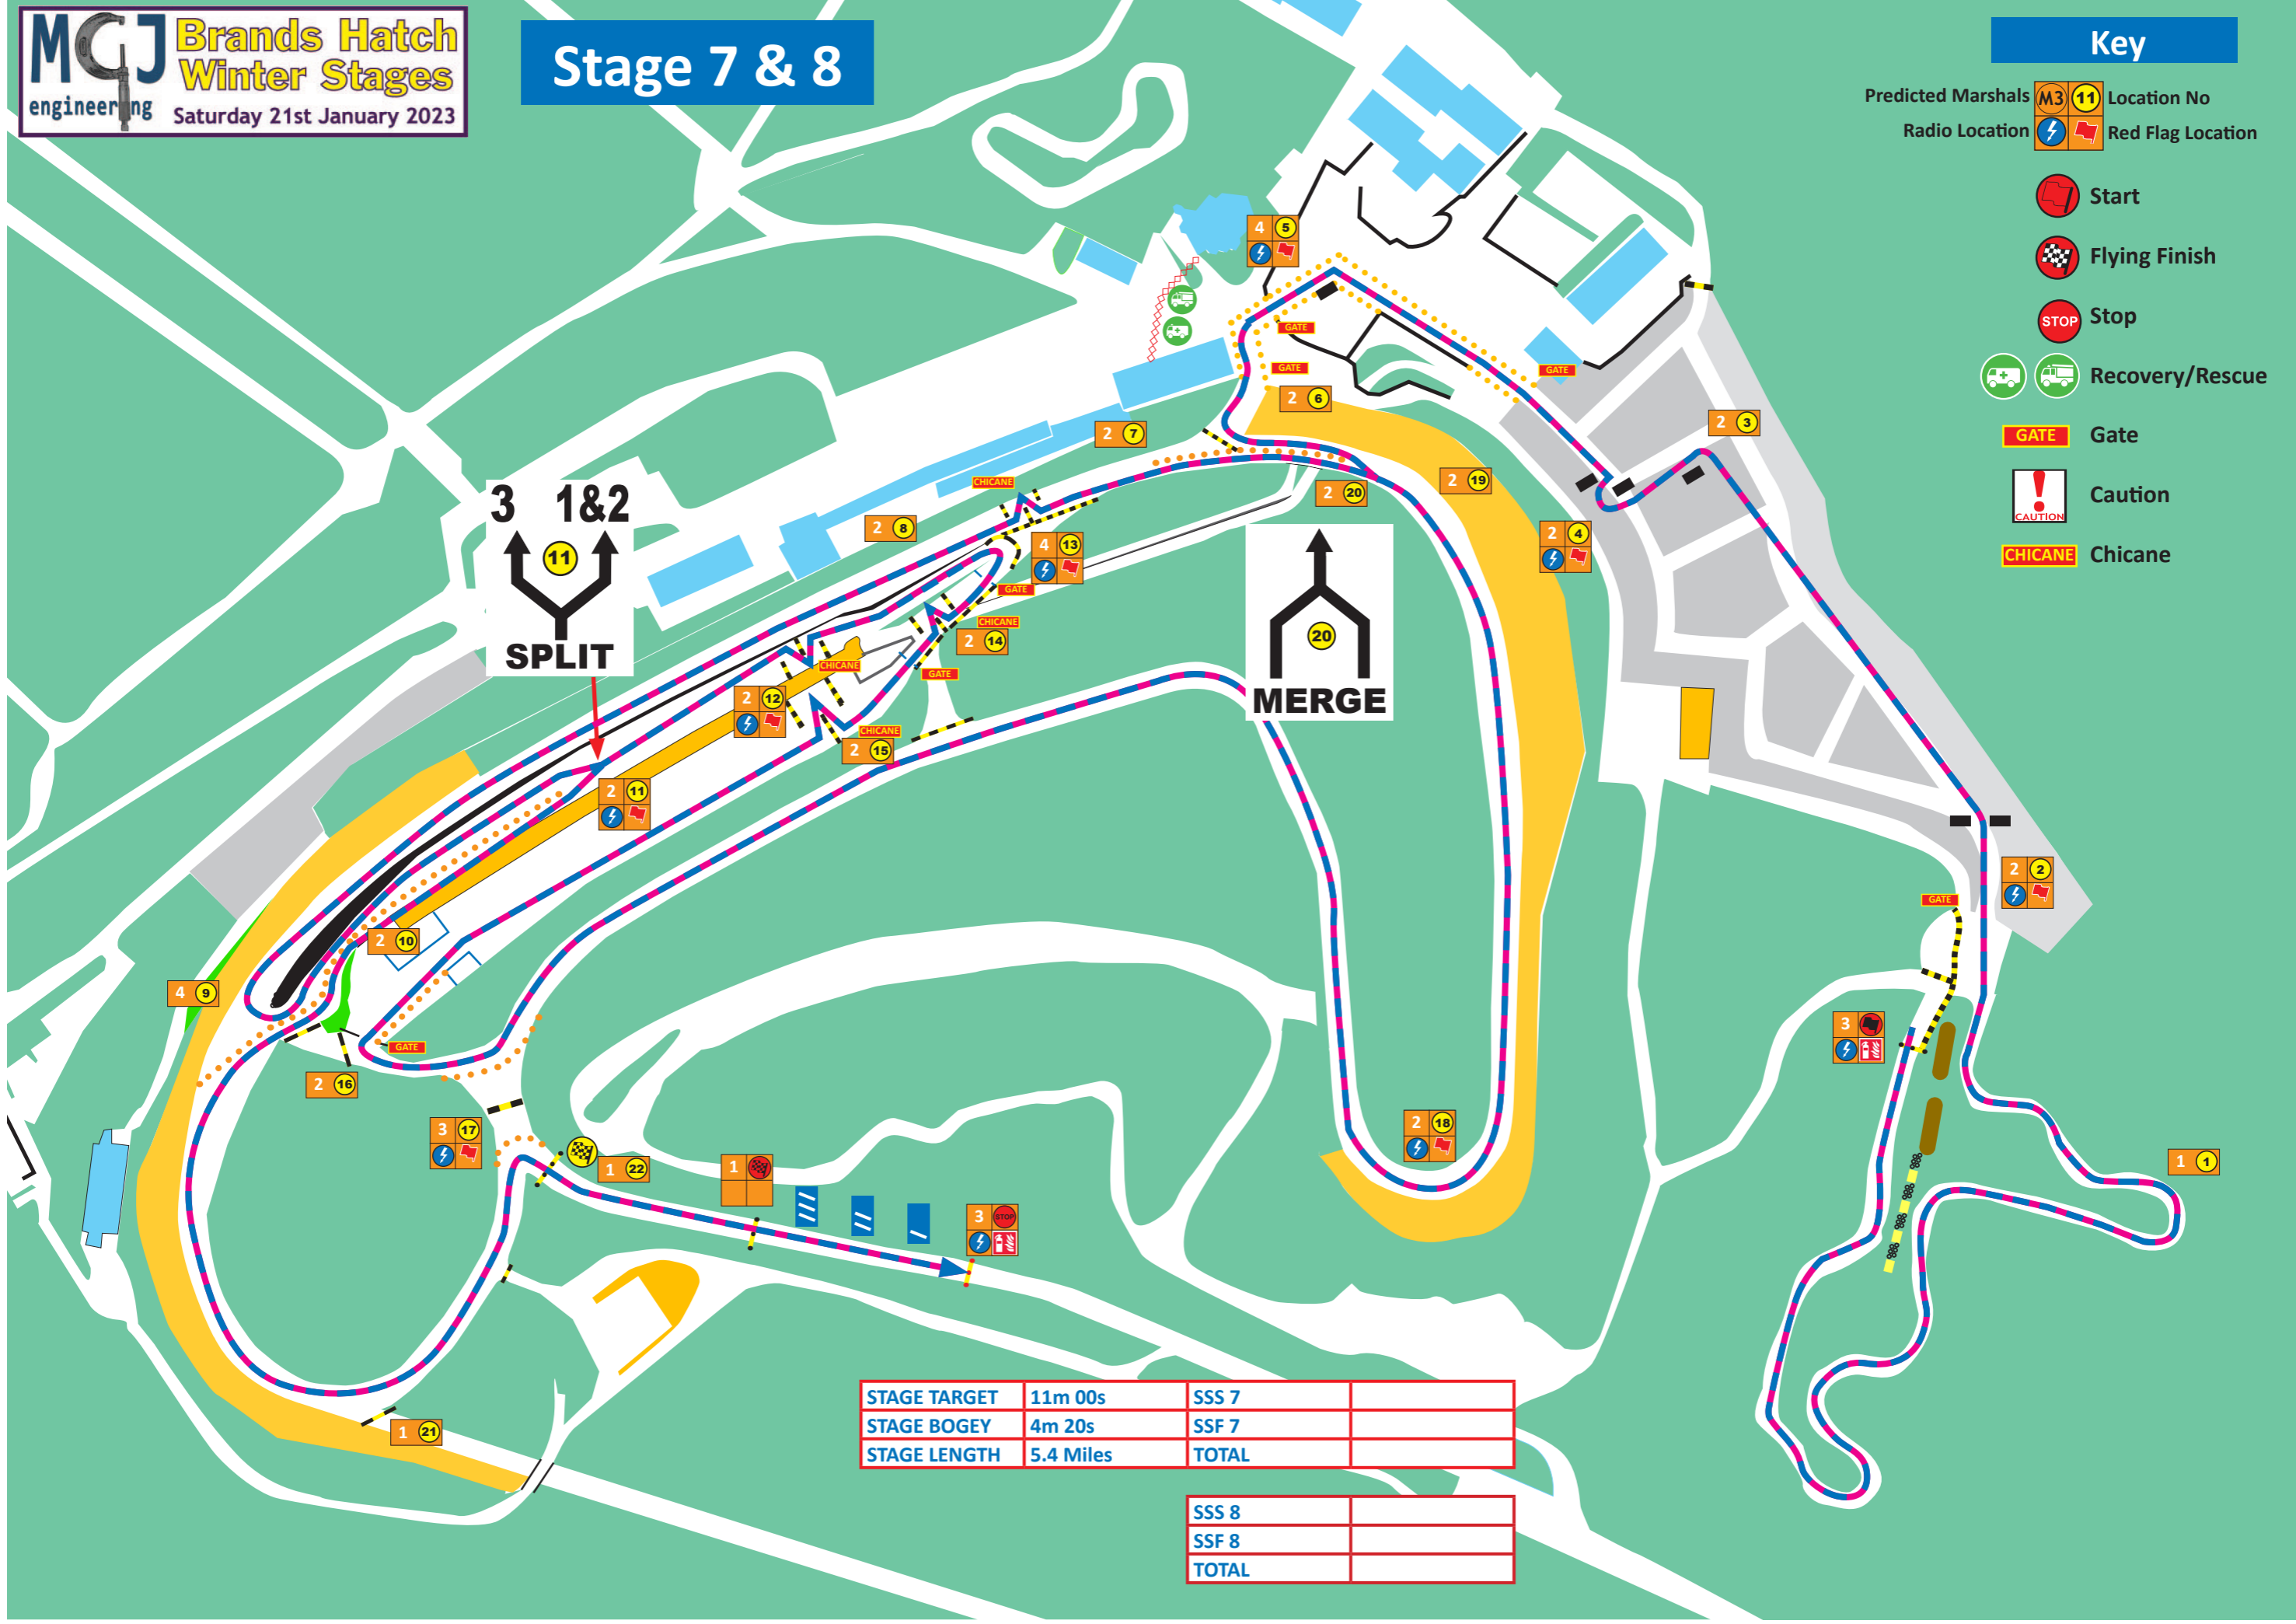

Stage 7 & 8

Key

- Predicted Marshals Location No
- Radio Location Red Flag Location
- Start
- Flying Finish
- Stop
- Recovery/Rescue
- Gate
- Caution
- Chicane

STAGE TARGET	11m 00s	SSS 7	
STAGE BOGEY	4m 20s	SSF 7	
STAGE LENGTH	5.4 Miles	TOTAL	

SSS 8	
SSF 8	
TOTAL