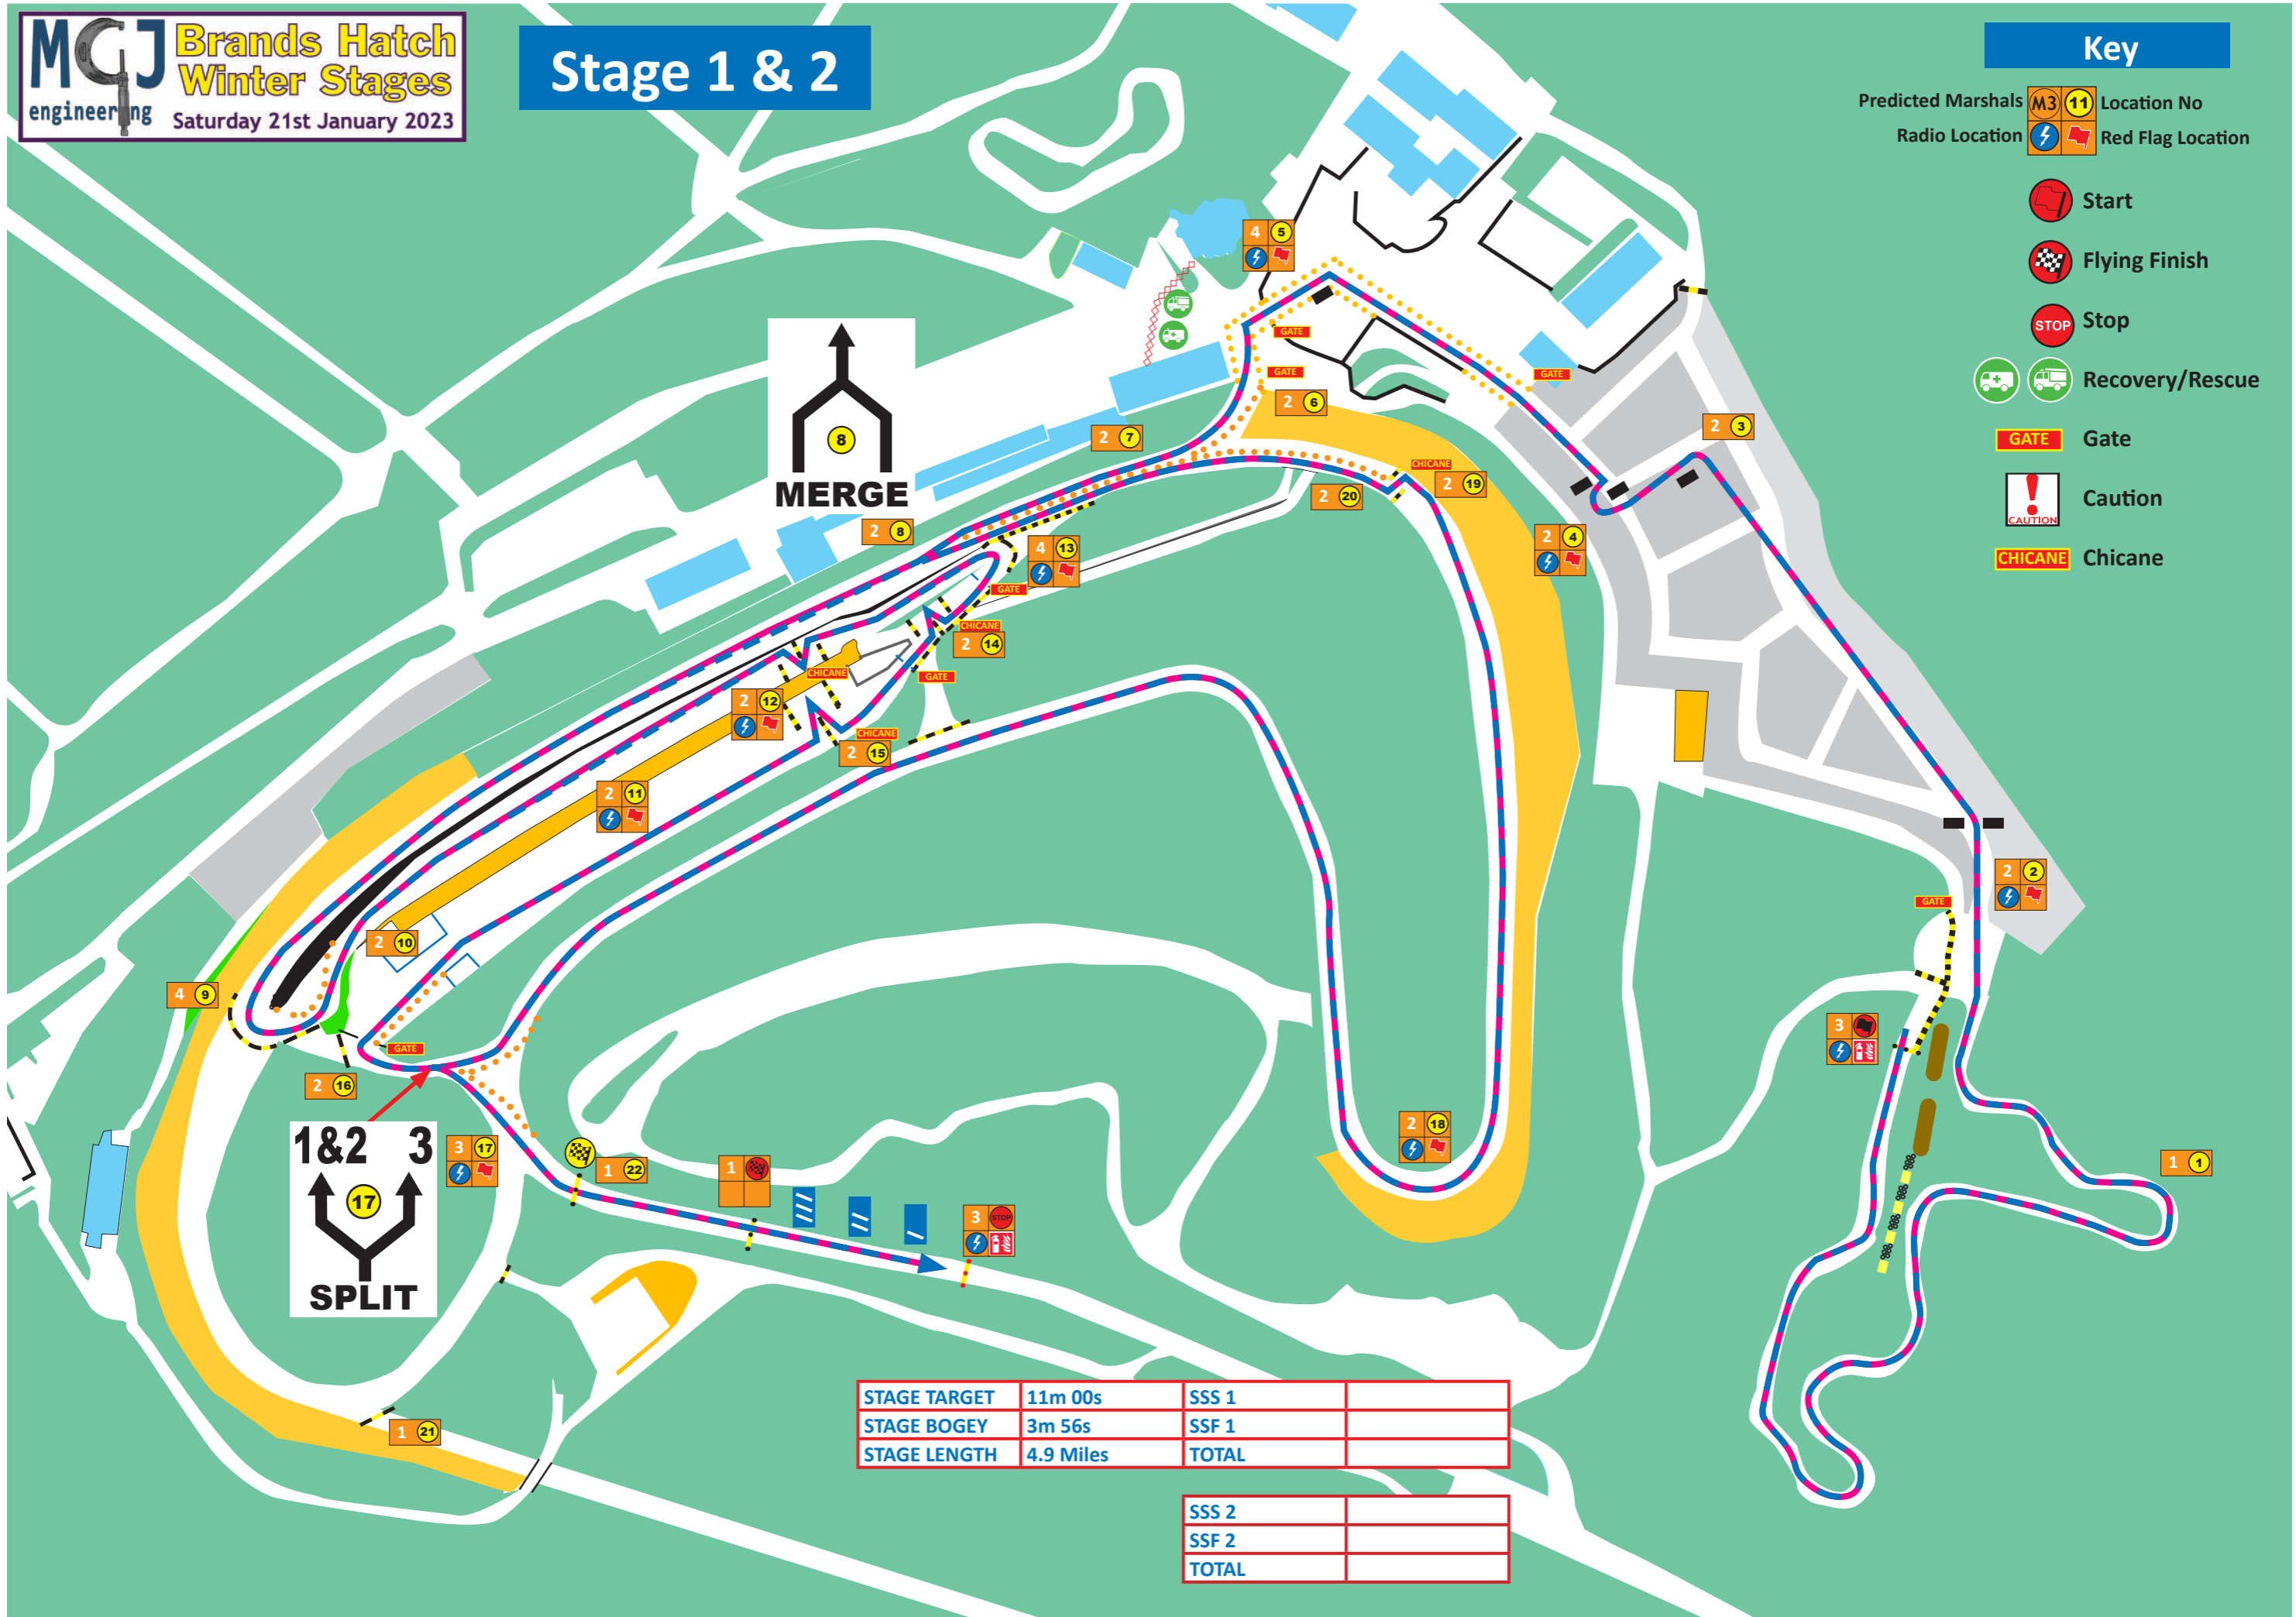

# Stage 1 & 2

## Key

- Predicted Marshals Location No
- Radio Location Red Flag Location
- Start
- Flying Finish
- Stop
- Recovery/Rescue
- Gate
- Caution
- Chicane

STAGE TARGET	11m 00s	SSS 1	
STAGE BOGEY	3m 56s	SSF 1	
STAGE LENGTH	4.9 Miles	TOTAL	

## Key

- Predicted Marshals Location No
- Radio Location Red Flag Location
- Start
- Flying Finish
- Stop
- Recovery/Rescue
- Gate
- Caution
- Chicane

STAGE TARGET	11m 00s	SSS 3	
STAGE BOGEY	3m 47s	SSF 3	
STAGE LENGTH	4.7 Miles	TOTAL	

## Key

- Predicted Marshals   Location No
- Radio Location   Red Flag Location
-  Start
-  Flying Finish
-  Stop
-  Recovery/Rescue
-  Gate
-  Caution
-  Chicane

STAGE TARGET	11m 00s	SSS 5	
STAGE BOGEY	3m 51s	SSF 5	
STAGE LENGTH	4.8 Miles	TOTAL	