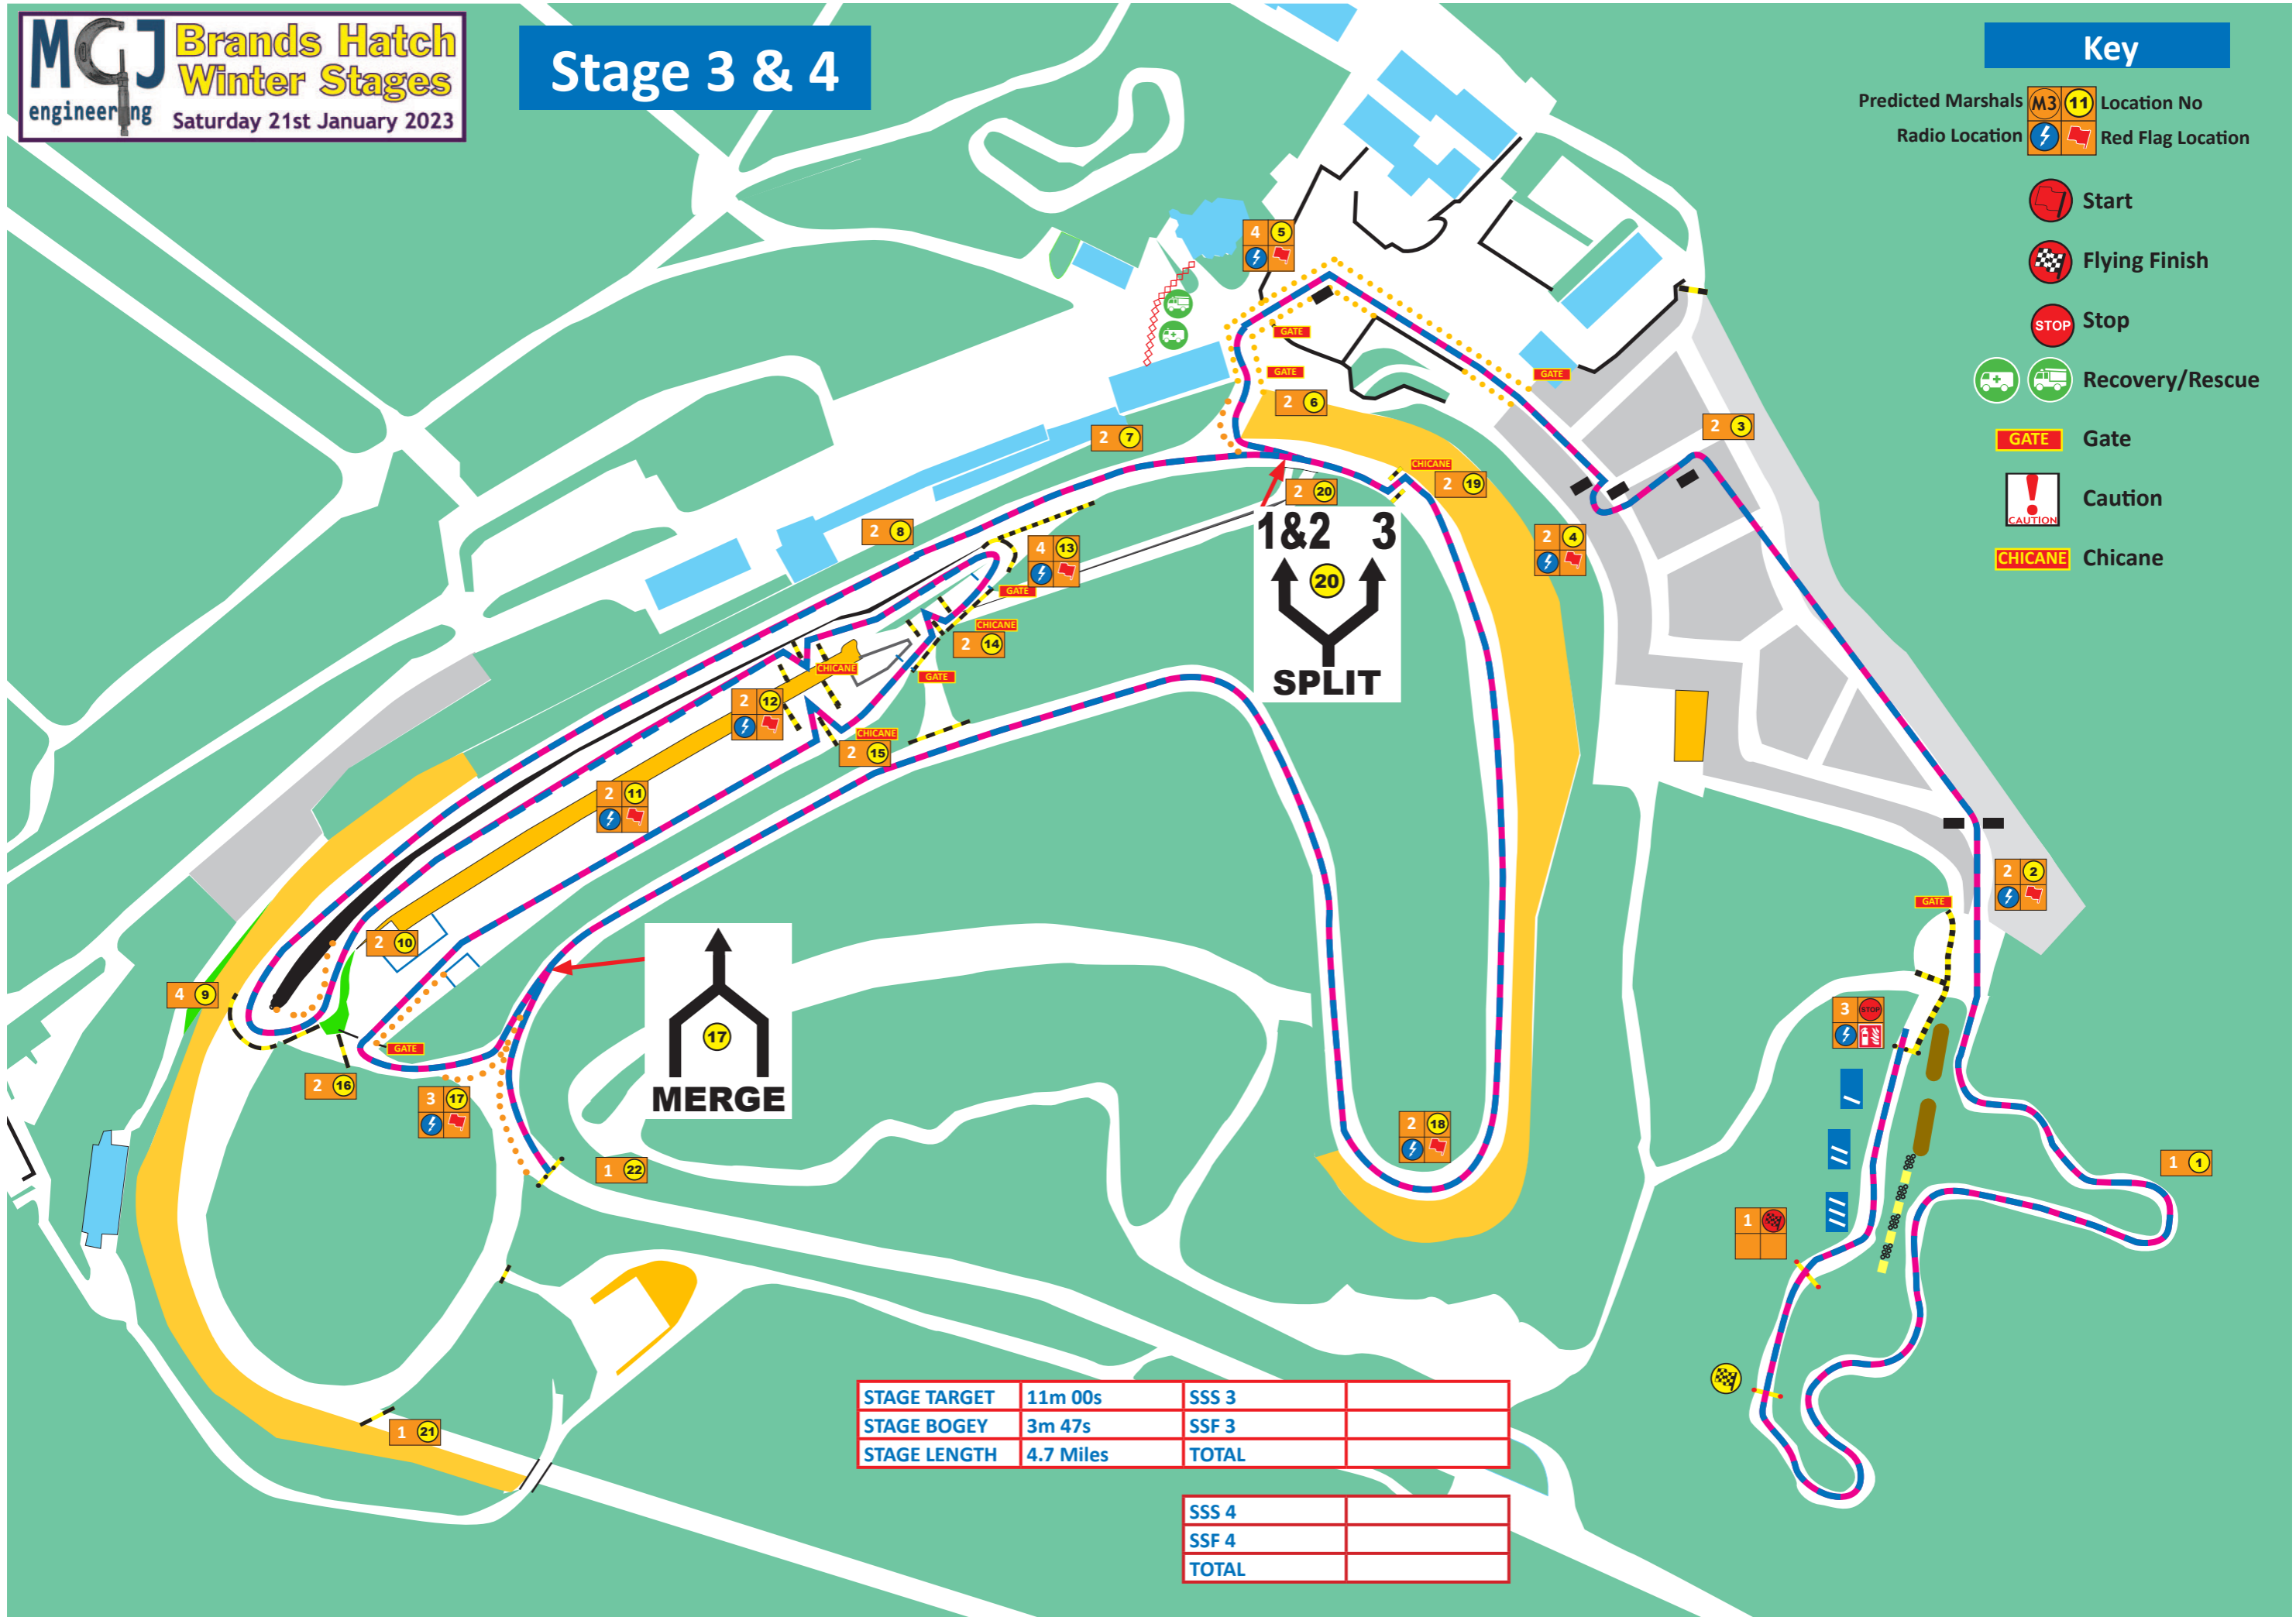

## Key

- Predicted Marshals Location No
- Radio Location Red Flag Location
- Start
- Flying Finish
- Stop
- Recovery/Rescue
- Gate
- Caution
- Chicane

STAGE TARGET	11m 00s	SSS 1	
STAGE BOGEY	3m 56s	SSF 1	
STAGE LENGTH	4.9 Miles	TOTAL	

## Key

- Predicted Marshals Location No
- Radio Location Red Flag Location
- Start
- Flying Finish
- Stop
- Recovery/Rescue
- Gate
- Caution
- Chicane

STAGE TARGET	11m 00s	SSS 3	
STAGE BOGEY	3m 47s	SSF 3	
STAGE LENGTH	4.7 Miles	TOTAL	

## Key

- Predicted Marshals   Location No
- Radio Location   Red Flag Location
-  Start
-  Flying Finish
-  Stop
-  Recovery/Rescue
-  Gate
-  Caution
-  Chicane

STAGE TARGET	11m 00s	SSS 5	
STAGE BOGEY	3m 51s	SSF 5	
STAGE LENGTH	4.8 Miles	TOTAL	