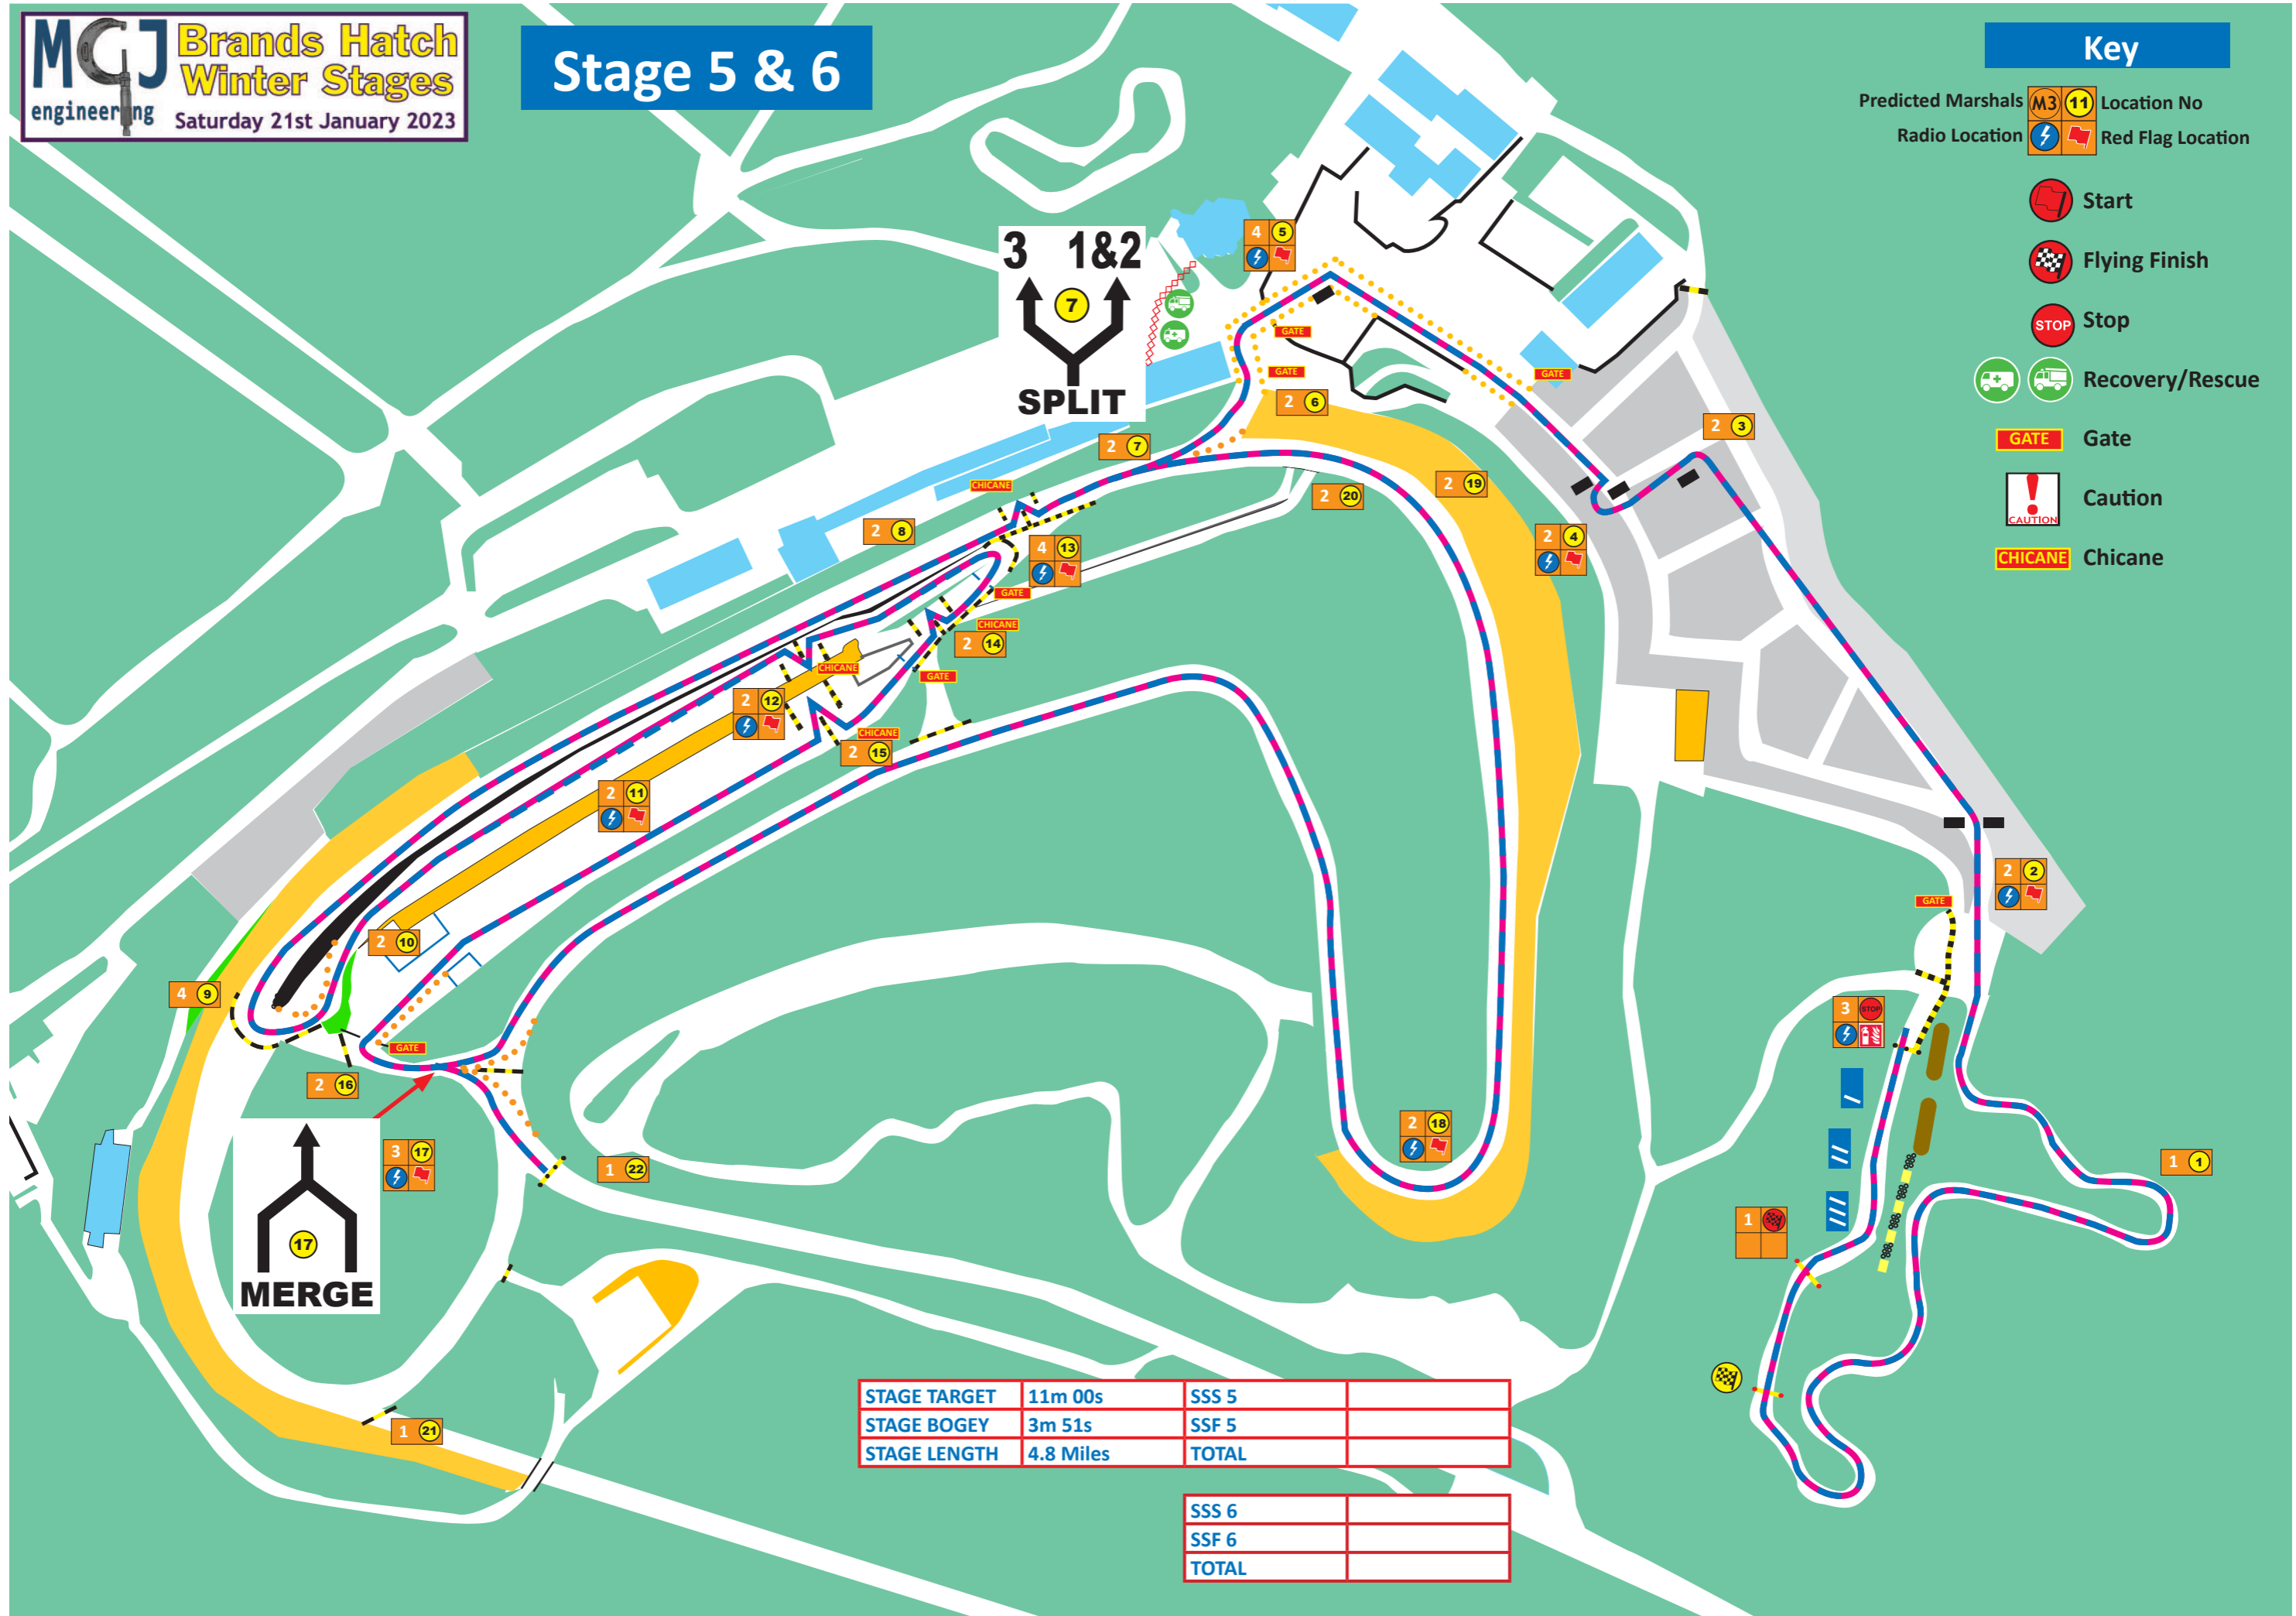

## Key

- Predicted Marshals Location No
- Radio Location Red Flag Location
- Start
- Flying Finish
- Stop
- Recovery/Rescue
- Gate
- Caution
- Chicane

STAGE TARGET	11m 00s	SSS 1	
STAGE BOGEY	3m 56s	SSF 1	
STAGE LENGTH	4.9 Miles	TOTAL	

## Key

- Predicted Marshals Location No
- Radio Location Red Flag Location
- Start
- Flying Finish
- Stop
- Recovery/Rescue
- Gate
- Caution
- Chicane

STAGE TARGET	11m 00s	SSS 3	
STAGE BOGEY	3m 47s	SSF 3	
STAGE LENGTH	4.7 Miles	TOTAL	

## Key

- Predicted Marshals   Location No
- Radio Location   Red Flag Location
-  Start
-  Flying Finish
-  Stop
-  Recovery/Rescue
-  Gate
-  Caution
-  Chicane

STAGE TARGET	11m 00s	SSS 5	
STAGE BOGEY	3m 51s	SSF 5	
STAGE LENGTH	4.8 Miles	TOTAL	